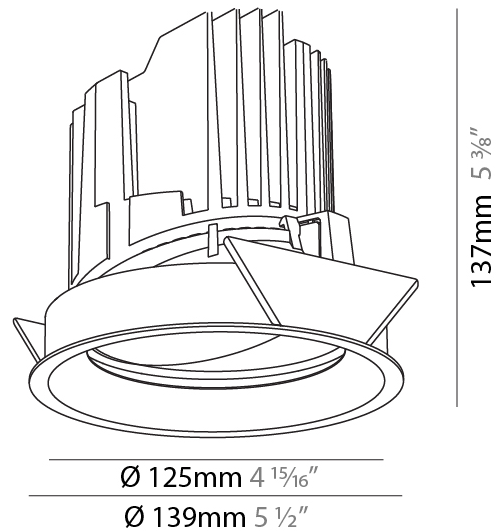

PHYSICAL

Shape: Round
Diameter (mm): 139
Diameter (in): 5 1/2
Height (mm): 137
Height (in): 5 3/8
Ceiling Thickness (mm): 10 / 12.5 / 15
Ceiling Thickness (in): 3/8 or 1/2 or 9/16
Min. Recessing Depth (mm): 150
Min. Recessing Depth (in): 5 7/8
Light Distribution: Adjustable / Downlight
Weight (kg): 0.849
Weight (lbs): 1.87
Fixture Finish: SSR / BKV / CWI / CRY / HAB / LAG / UFT / ITA / RUA / RUR / MIC / FTG / MYG / TWT / LOD / PUS / FRO / FUP / KIA / POP / BLS / SPG / MEY / GOH / GUM / CHC / COM / ABZ / JAG / OBR / MOS / ROR
Fixture Material: Aluminum Die Cast
Cut-out Measurements: 130mm / 5 1/8"

ELECTRICAL

Lamp Type: LED (Zhaga Standard)
Input Wattage (W): 13.2 / 16.5
Total Output Wattage (W): 12 / 14
Dimming: Tri-Mode (Non-Dimming and Phase Dimming (120Vac only) and 0-10V Dimming)
Driver Included: No
Driver Location: Recessed Housing
Driver Type: Constant Current - Universal
Driver Class: Class 2
Housing: See components
Input Voltage (V): 120 - 277
Constant Current (MA): 350

LED

Number of LEDs: 1
Color Temperature (°K): 2700 / 3000 / 3500 / 4000
Max. Delivered Lumen (lm): 810 / 900 / 970 / 990
Nominal Lumen (lm): 960 / 1070 / 1156 / 1180
CRI: >90 CRI
Efficiency (%): 0.905
Lamp Life (hrs): 50000

OPTICAL

Reflector°: 10
Adjustability: Rotational 355°; Tilt 30°

RATINGS AND CERTIFICATIONS

Certified By: Certified for North American Standards
IP rating: IP54