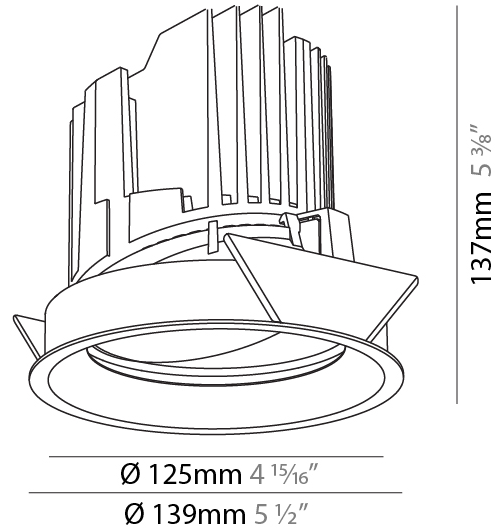

GENERAL

Series: Bioniq
 Subseries: Bioniq Round Adjustable
 Brand: Prolicht
 Division: Architectural
 Mounting Type: Recessed
 Mounting Location: Ceiling
 Subcategory: Downlight

PHYSICAL

Shape: Round
 Diameter (mm): 139
 Diameter (in): 5 1/2
 Height (mm): 137
 Height (in): 5 3/8
 Ceiling Thickness (mm): 10 / 12.5 / 15
 Ceiling Thickness (in): 3/8 or 1/2 or 9/16
 Min. Recessing Depth (mm): 150
 Min. Recessing Depth (in): 5 7/8
 Light Distribution: Adjustable / Downlight
 Weight (kg): 0.805
 Weight (lbs): 1.77
 Fixture Finish: SSR / BKV / CWI / CRY / HAB / LAG / UFT / ITA / RUA / RUR / MIC / FTG / MYG / TWT / LOD / PUS / FRO / FUP / KIA / POP / BLS / SPG / MEY / GOH / GUM / CHC / COM / ABZ / JAG / OBR / MOS / ROR
 Fixture Material: Aluminum Die Cast
 Cut-out Measurements: 130mm / 5 1/8"

OPTICAL

Reflector°: 10
 Optic°: Lens Pack - No Lens
 Adjustability: Rotational 355°; Tilt 30°

RATINGS AND CERTIFICATIONS

Certified By: CSA Certified to UL and CSA Standards
 IP rating: IP20

--	--	--	--	--	--